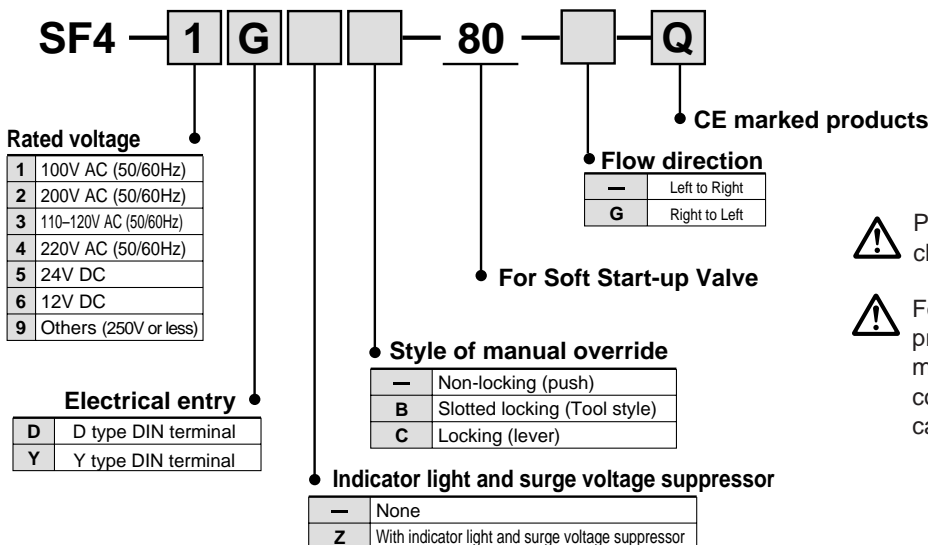

Soft Start-up Valve

AV2000/3000/4000/5000

How to Order

How to Order Pilot Valve Ass'y

Protective class class I (Mark:)

For safety precautions, precautions for products, product specifications, external dimensions, and model selection procedures, see the comprehensive catalog (Best Pneumatics) or the catalog for each individual product.