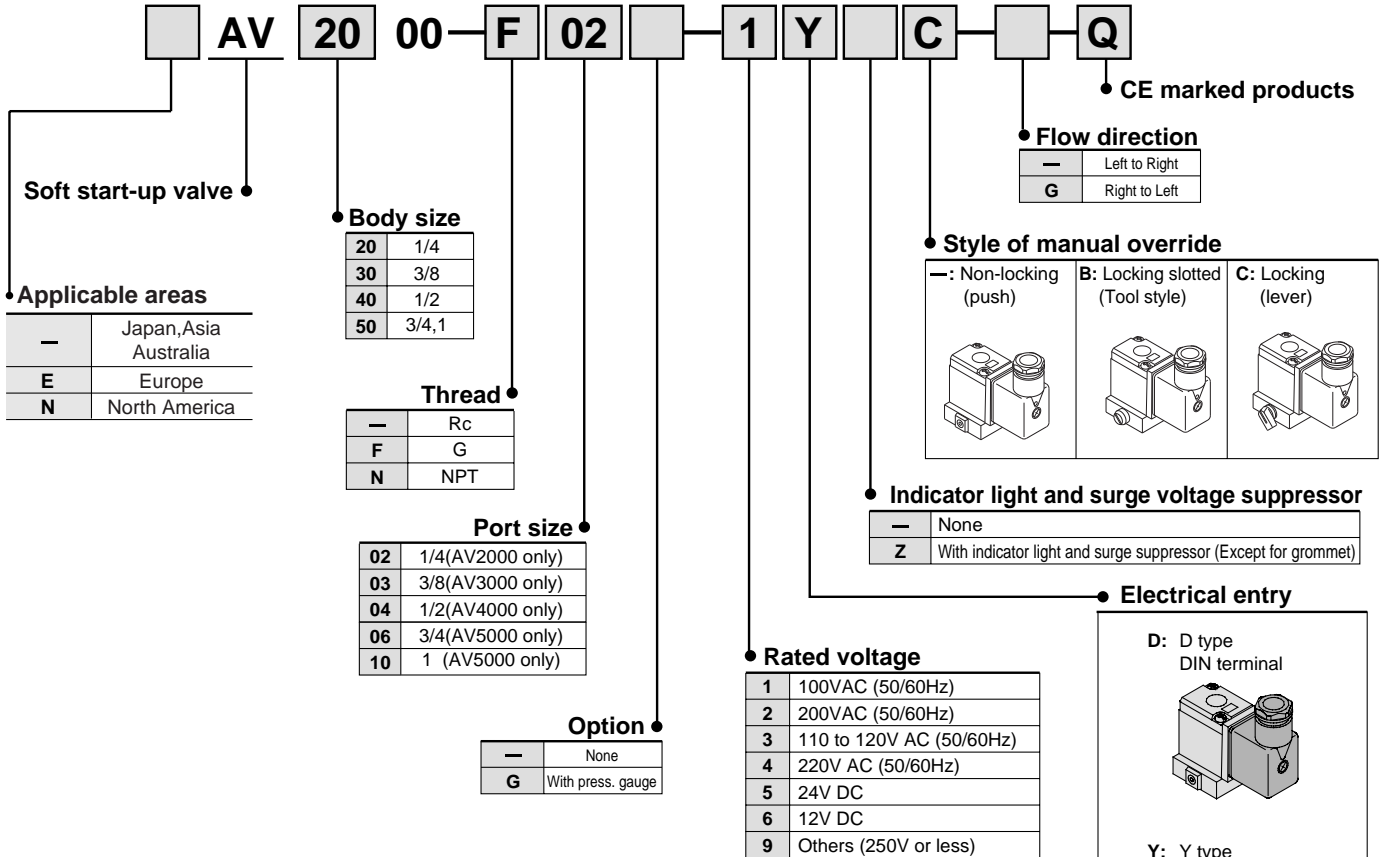

Soft Start-up Valve

AV2000/3000/4000/5000

How to Order

How to Order Pilot Valve Ass'y

Protective class class I (Mark:)

For safety precautions, precautions for products, product specifications, external dimensions, and model selection procedures, see the comprehensive catalog (Best Pneumatics) or the catalog for each individual product.