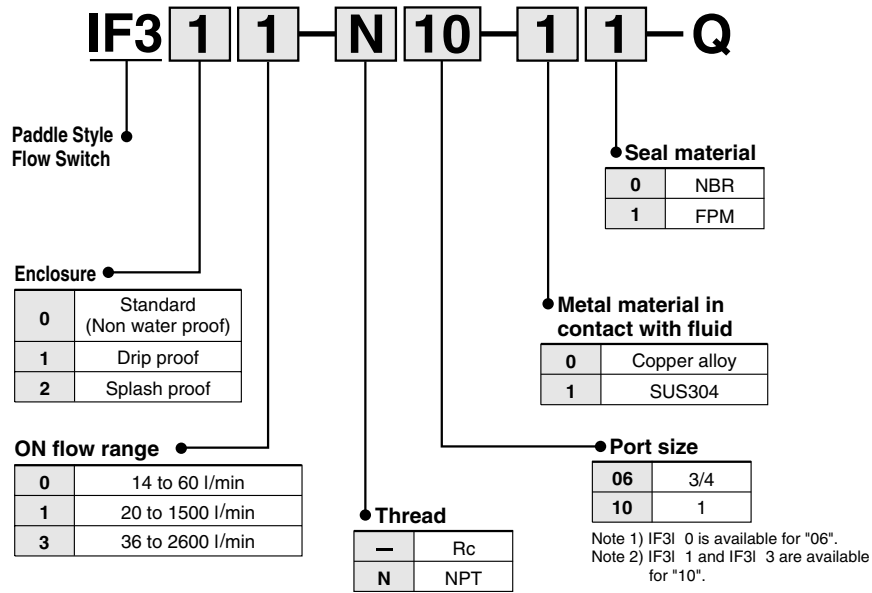

Paddle Style Flow Switch

Series *IF3*

How to Order

For safety precautions, precautions for products, product specifications, external dimensions, and model selection procedures, see the comprehensive catalog (Best Pneumatics) or the catalog for each individual product.